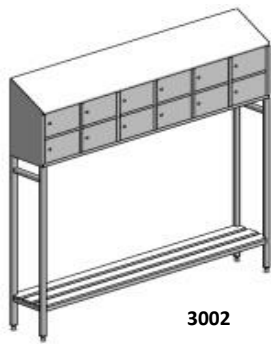

3007

Cabinets for the "clean" changing room

3002